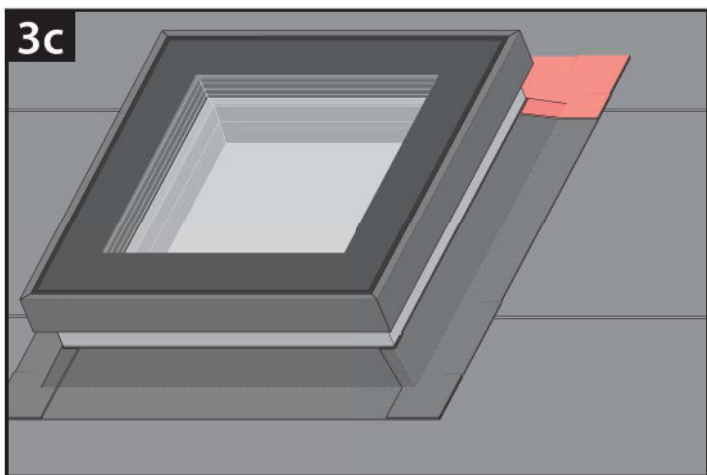

DXW

Walkable Skylight

DXW

DXW	A B		S L		C D	
	[inch]		[inch]		[inch]	
30x30	29 7/8"	29 7/8"	39 1/4"	39 1/4"	38 1/8"	38 1/8"
30x36	29 7/8"	34 3/4"	39 1/4"	44 1/8"	38 1/8"	43"
36x36	34 3/4"	34 3/4"	44 1/8"	44 1/8"	43"	43"
36x48	34 3/4"	46 5/8"	44 1/8"	55 7/8"	43"	54 3/4"
48x48	46 5/8"	46 5/8"	55 7/8"	55 7/8"	54 3/4"	54 3/4"

1

$$X_1 = X_2$$

$$Y_1 = Y_2$$

2

5b

0 [cm] 1 2 3 4 5 6 7 8 9 10 11 12 13 14 15 16 17 18 19 20

EN

Manufacturer and Seller shall bear no liability for failure to comply with the applicable laws, building codes and safety requirements by the user of the product, architect, fitter or owner of the building.