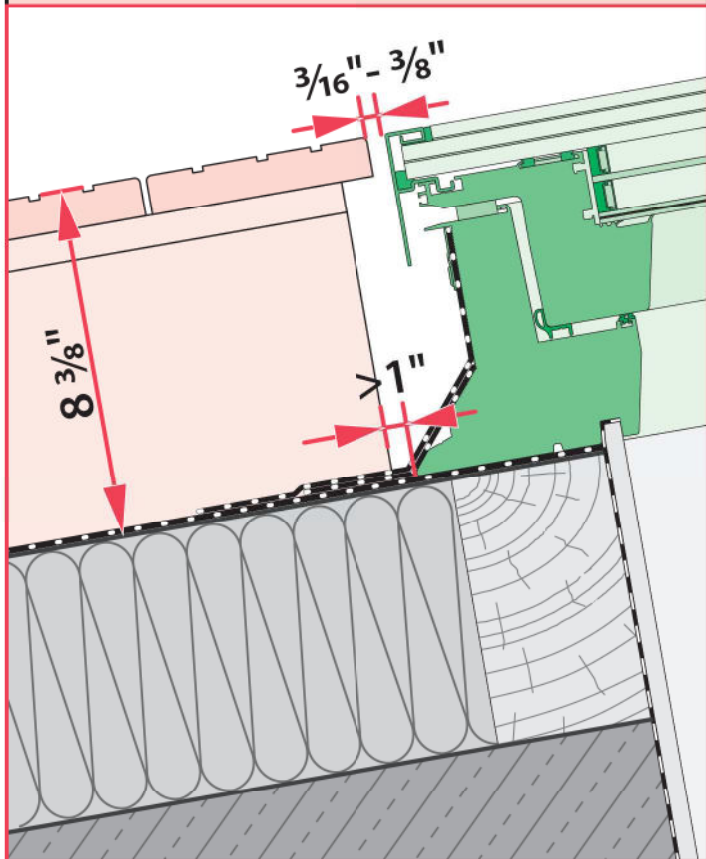

DXW

Walkable Skylight

DXW

DXW	A B		S L		C D	
	[inch]		[inch]		[inch]	
30x30	29 7/8"	29 7/8"	39 1/4"	39 1/4"	38 1/8"	38 1/8"
30x36	29 7/8"	34 3/4"	39 1/4"	44 1/8"	38 1/8"	43"
36x36	34 3/4"	34 3/4"	44 1/8"	44 1/8"	43"	43"
36x48	34 3/4"	46 5/8"	44 1/8"	55 7/8"	43"	54 3/4"
48x48	46 5/8"	46 5/8"	55 7/8"	55 7/8"	54 3/4"	54 3/4"

1

$$X_1 = X_2$$

$$Y_1 = Y_2$$

2

5b

0 [cm] 1 2 3 4 5 6 7 8 9 10 11 12 13 14 15 16 17 18 19 20

EN

Manufacturer and Seller shall bear no liability for failure to comply with the applicable laws, building codes and safety requirements by the user of the product, architect, fitter or owner of the building.