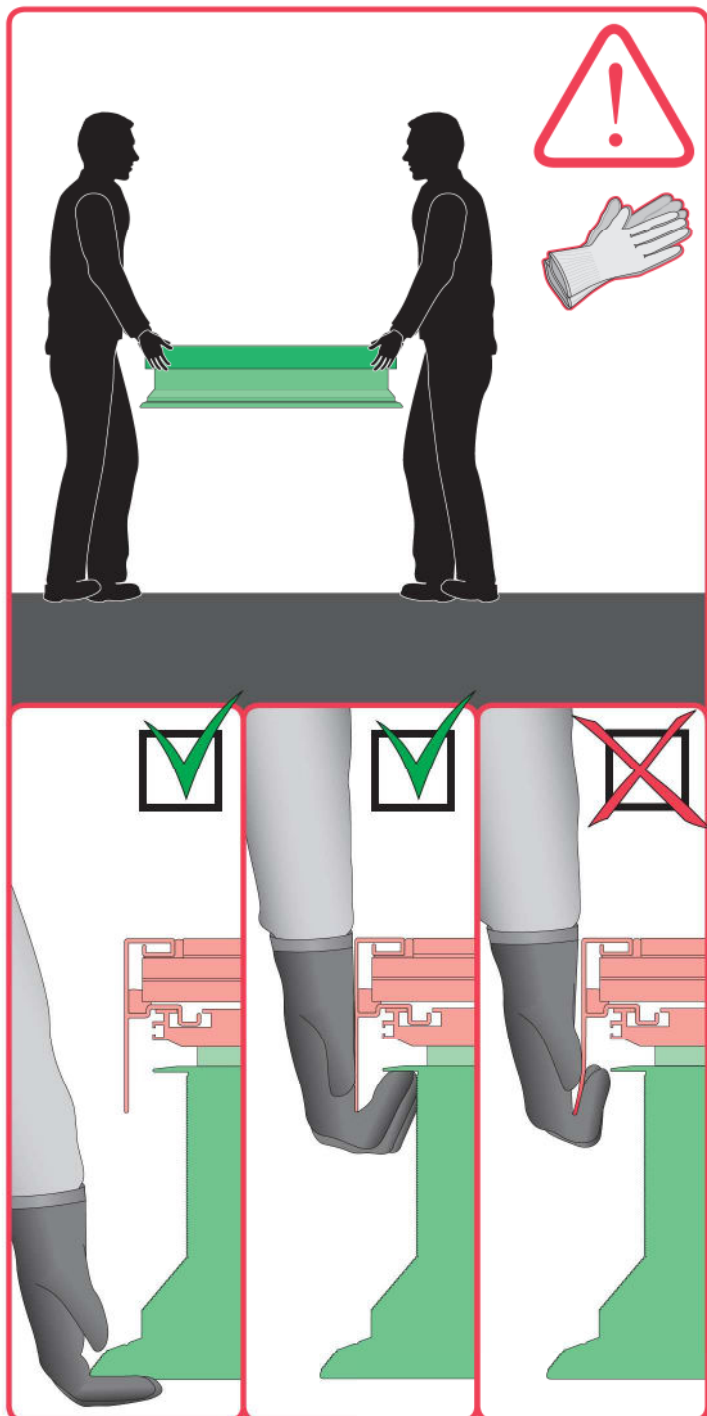

DXW

Walkable Skylight

DXW

DXW	A B		S L		C D	
	[inch]		[inch]		[inch]	
30x30	29 7/8"	29 7/8"	39 1/4"	39 1/4"	38 1/8"	38 1/8"
30x36	29 7/8"	34 3/4"	39 1/4"	44 1/8"	38 1/8"	43"
36x36	34 3/4"	34 3/4"	44 1/8"	44 1/8"	43"	43"
36x48	34 3/4"	46 5/8"	44 1/8"	55 7/8"	43"	54 3/4"
48x48	46 5/8"	46 5/8"	55 7/8"	55 7/8"	54 3/4"	54 3/4"