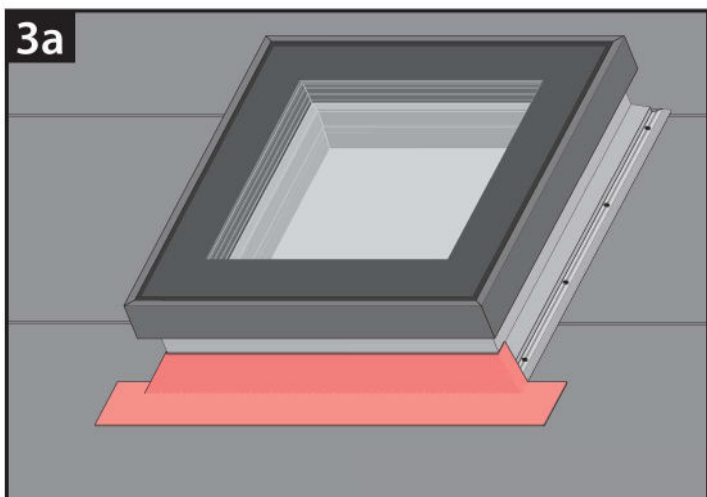

DXW

Walkable Skylight

DXW

DXW	A B		S L		C D	
	[inch]		[inch]		[inch]	
30x30	29 7/8"	29 7/8"	39 1/4"	39 1/4"	38 1/8"	38 1/8"
30x36	29 7/8"	34 3/4"	39 1/4"	44 1/8"	38 1/8"	43"
36x36	34 3/4"	34 3/4"	44 1/8"	44 1/8"	43"	43"
36x48	34 3/4"	46 5/8"	44 1/8"	55 7/8"	43"	54 3/4"
48x48	46 5/8"	46 5/8"	55 7/8"	55 7/8"	54 3/4"	54 3/4"

1

$$X_1 = X_2$$

$$Y_1 = Y_2$$

2

5b

0 [cm] 1 2 3 4 5 6 7 8 9 10 11 12 13 14 15 16 17 18 19 20

EN

Manufacturer and Seller shall bear no liability for failure to comply with the applicable laws, building codes and safety requirements by the user of the product, architect, fitter or owner of the building.