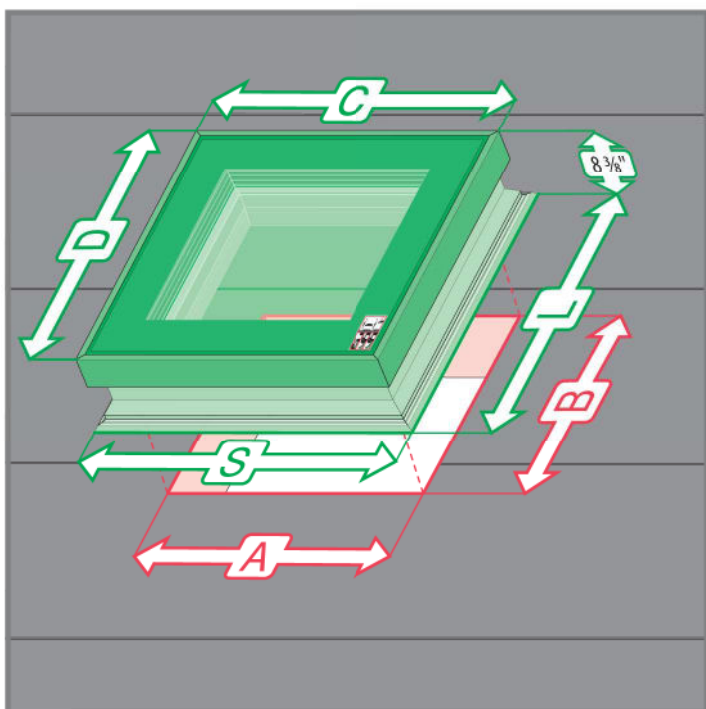

DXW

Walkable Skylight

DXW

DXW	A B		S L		C D	
	[inch]		[inch]		[inch]	
30x30	29 7/8"	29 7/8"	39 1/4"	39 1/4"	38 1/8"	38 1/8"
30x36	29 7/8"	34 3/4"	39 1/4"	44 1/8"	38 1/8"	43"
36x36	34 3/4"	34 3/4"	44 1/8"	44 1/8"	43"	43"
36x48	34 3/4"	46 5/8"	44 1/8"	55 7/8"	43"	54 3/4"
48x48	46 5/8"	46 5/8"	55 7/8"	55 7/8"	54 3/4"	54 3/4"

1

$$X_1 = X_2$$

$$Y_1 = Y_2$$

2

5b

0 [cm] 1 2 3 4 5 6 7 8 9 10 11 12 13 14 15 16 17 18 19 20

EN

Manufacturer and Seller shall bear no liability for failure to comply with the applicable laws, building codes and safety requirements by the user of the product, architect, fitter or owner of the building.