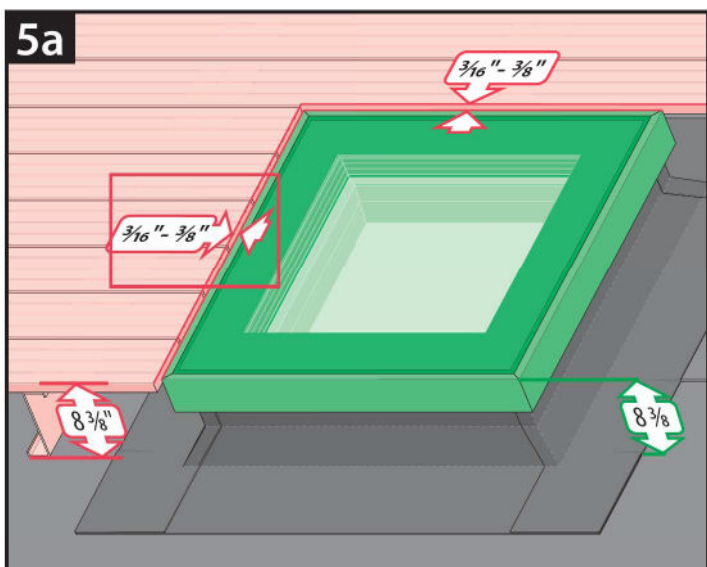

DXW

Walkable Skylight

DXW

DXW	A B		S L		C D	
	[inch]		[inch]		[inch]	
30x30	29 7/8"	29 7/8"	39 1/4"	39 1/4"	38 1/8"	38 1/8"
30x36	29 7/8"	34 3/4"	39 1/4"	44 1/8"	38 1/8"	43"
36x36	34 3/4"	34 3/4"	44 1/8"	44 1/8"	43"	43"
36x48	34 3/4"	46 5/8"	44 1/8"	55 7/8"	43"	54 3/4"
48x48	46 5/8"	46 5/8"	55 7/8"	55 7/8"	54 3/4"	54 3/4"

1

$$X_1 = X_2$$

$$Y_1 = Y_2$$

2

5b

0 [cm] 1 2 3 4 5 6 7 8 9 10 11 12 13 14 15 16 17 18 19 20

EN

Manufacturer and Seller shall bear no liability for failure to comply with the applicable laws, building codes and safety requirements by the user of the product, architect, fitter or owner of the building.