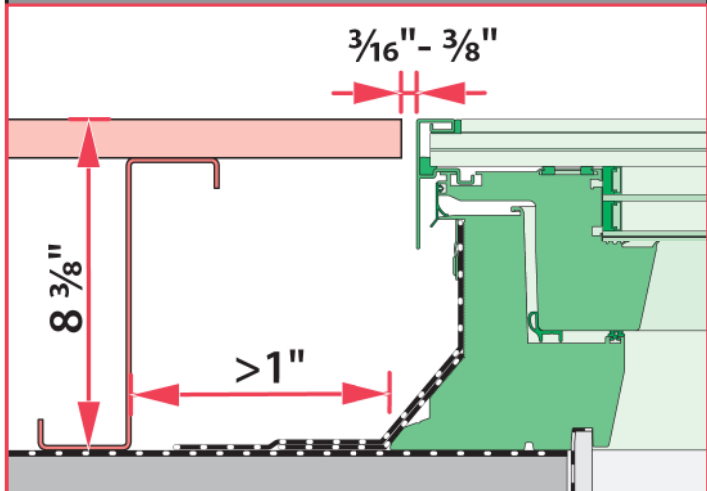

DXW

Walkable Skylight

DXW

DXW	A B		S L		C D	
	[inch]		[inch]		[inch]	
30x30	29 7/8"	29 7/8"	39 1/4"	39 1/4"	38 1/8"	38 1/8"
30x36	29 7/8"	34 3/4"	39 1/4"	44 1/8"	38 1/8"	43"
36x36	34 3/4"	34 3/4"	44 1/8"	44 1/8"	43"	43"
36x48	34 3/4"	46 5/8"	44 1/8"	55 7/8"	43"	54 3/4"
48x48	46 5/8"	46 5/8"	55 7/8"	55 7/8"	54 3/4"	54 3/4"

1

$$X_1 = X_2$$

$$Y_1 = Y_2$$

2

5b

0 [cm] 1 2 3 4 5 6 7 8 9 10 11 12 13 14 15 16 17 18 19 20

EN

Manufacturer and Seller shall bear no liability for failure to comply with the applicable laws, building codes and safety requirements by the user of the product, architect, fitter or owner of the building.