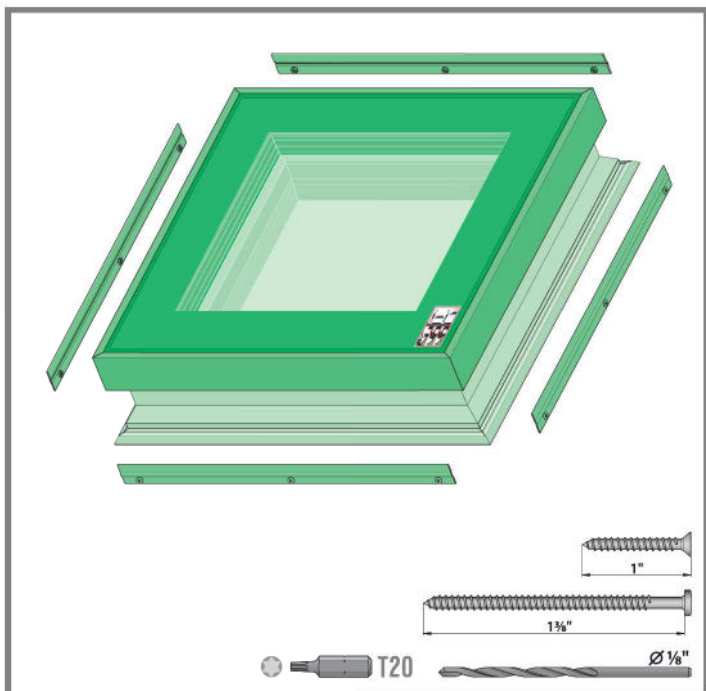

DXW

Walkable Skylight

DXW

DXW	A B		S L		C D	
	[inch]		[inch]		[inch]	
30x30	29 7/8"	29 7/8"	39 1/4"	39 1/4"	38 1/8"	38 1/8"
30x36	29 7/8"	34 3/4"	39 1/4"	44 1/8"	38 1/8"	43"
36x36	34 3/4"	34 3/4"	44 1/8"	44 1/8"	43"	43"
36x48	34 3/4"	46 5/8"	44 1/8"	55 7/8"	43"	54 3/4"
48x48	46 5/8"	46 5/8"	55 7/8"	55 7/8"	54 3/4"	54 3/4"

1

$$X_1 = X_2$$

$$Y_1 = Y_2$$

2

5b

0 [cm] 1 2 3 4 5 6 7 8 9 10 11 12 13 14 15 16 17 18 19 20

EN

Manufacturer and Seller shall bear no liability for failure to comply with the applicable laws, building codes and safety requirements by the user of the product, architect, fitter or owner of the building.