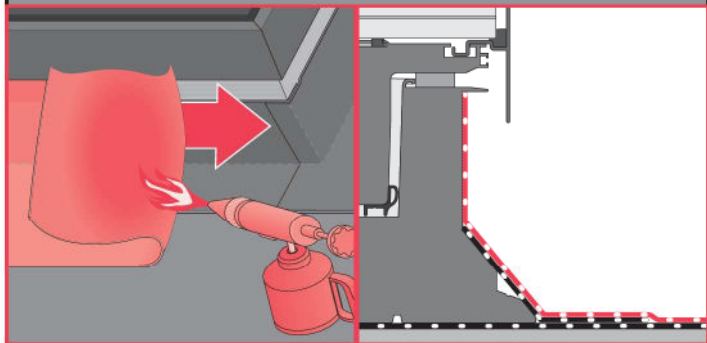

DXW

Walkable Skylight

DXW

DXW	A B		S L		C D	
	[inch]		[inch]		[inch]	
30x30	29 7/8"	29 7/8"	39 1/4"	39 1/4"	38 1/8"	38 1/8"
30x36	29 7/8"	34 3/4"	39 1/4"	44 1/8"	38 1/8"	43"
36x36	34 3/4"	34 3/4"	44 1/8"	44 1/8"	43"	43"
36x48	34 3/4"	46 5/8"	44 1/8"	55 7/8"	43"	54 3/4"
48x48	46 5/8"	46 5/8"	55 7/8"	55 7/8"	54 3/4"	54 3/4"

1

$$X_1 = X_2$$

$$Y_1 = Y_2$$

2

5b

0 [cm] 1 2 3 4 5 6 7 8 9 10 11 12 13 14 15 16 17 18 19 20

EN

Manufacturer and Seller shall bear no liability for failure to comply with the applicable laws, building codes and safety requirements by the user of the product, architect, fitter or owner of the building.