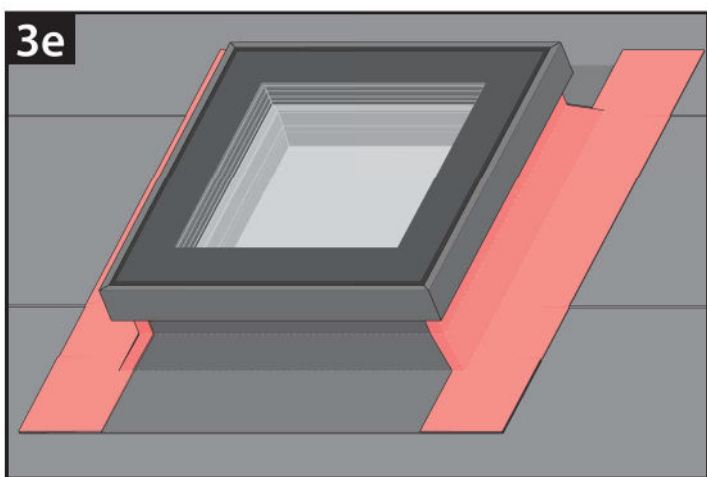

DXW

Walkable Skylight

DXW

DXW	A B		S L		C D	
	[inch]		[inch]		[inch]	
30x30	29 7/8"	29 7/8"	39 1/4"	39 1/4"	38 1/8"	38 1/8"
30x36	29 7/8"	34 3/4"	39 1/4"	44 1/8"	38 1/8"	43"
36x36	34 3/4"	34 3/4"	44 1/8"	44 1/8"	43"	43"
36x48	34 3/4"	46 5/8"	44 1/8"	55 7/8"	43"	54 3/4"
48x48	46 5/8"	46 5/8"	55 7/8"	55 7/8"	54 3/4"	54 3/4"

1

$$X_1 = X_2$$

$$Y_1 = Y_2$$

2

5b

0 [cm] 1 2 3 4 5 6 7 8 9 10 11 12 13 14 15 16 17 18 19 20

EN

Manufacturer and Seller shall bear no liability for failure to comply with the applicable laws, building codes and safety requirements by the user of the product, architect, fitter or owner of the building.