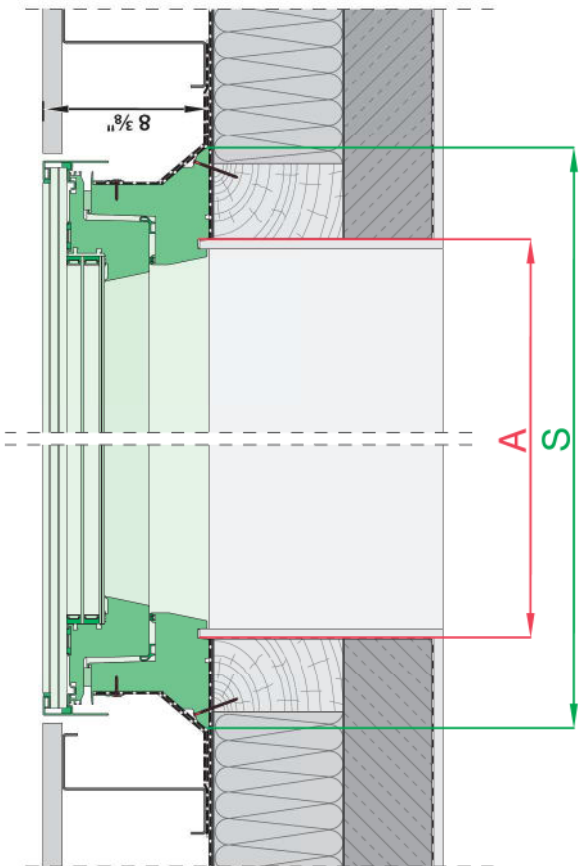

DXW

Walkable Skylight

DXW

DXW	A B		S L		C D	
	[inch]		[inch]		[inch]	
30x30	29 7/8"	29 7/8"	39 1/4"	39 1/4"	38 1/8"	38 1/8"
30x36	29 7/8"	34 3/4"	39 1/4"	44 1/8"	38 1/8"	43"
36x36	34 3/4"	34 3/4"	44 1/8"	44 1/8"	43"	43"
36x48	34 3/4"	46 5/8"	44 1/8"	55 7/8"	43"	54 3/4"
48x48	46 5/8"	46 5/8"	55 7/8"	55 7/8"	54 3/4"	54 3/4"

1

$$X_1 = X_2$$

$$Y_1 = Y_2$$

2

5b

0 [cm] 1 2 3 4 5 6 7 8 9 10 11 12 13 14 15 16 17 18 19 20

EN

Manufacturer and Seller shall bear no liability for failure to comply with the applicable laws, building codes and safety requirements by the user of the product, architect, fitter or owner of the building.