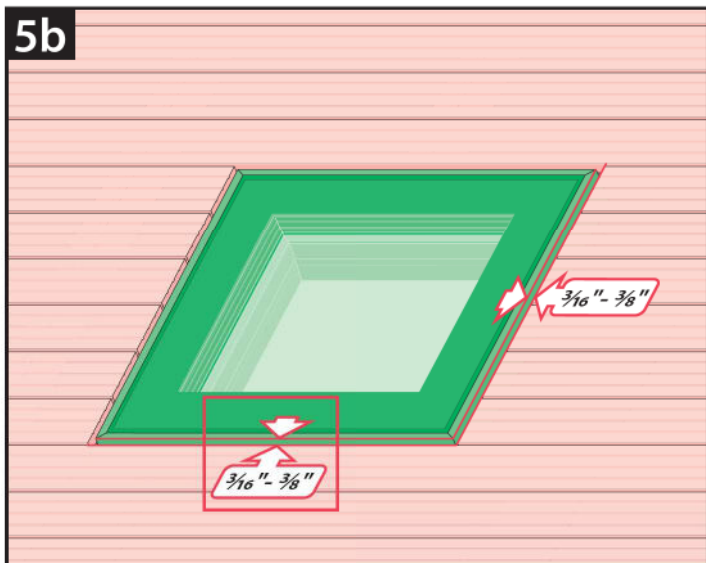

DXW

Walkable Skylight

DXW

DXW	A B		S L		C D	
	[inch]		[inch]		[inch]	
30x30	29 7/8"	29 7/8"	39 1/4"	39 1/4"	38 1/8"	38 1/8"
30x36	29 7/8"	34 3/4"	39 1/4"	44 1/8"	38 1/8"	43"
36x36	34 3/4"	34 3/4"	44 1/8"	44 1/8"	43"	43"
36x48	34 3/4"	46 5/8"	44 1/8"	55 7/8"	43"	54 3/4"
48x48	46 5/8"	46 5/8"	55 7/8"	55 7/8"	54 3/4"	54 3/4"

1

$$X_1 = X_2$$

$$Y_1 = Y_2$$

2

5b

0 [cm] 1 2 3 4 5 6 7 8 9 10 11 12 13 14 15 16 17 18 19 20

EN

Manufacturer and Seller shall bear no liability for failure to comply with the applicable laws, building codes and safety requirements by the user of the product, architect, fitter or owner of the building.