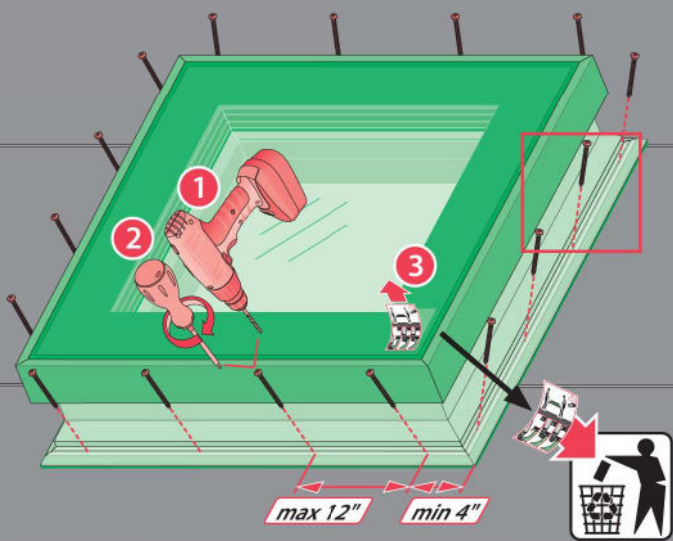

DXW

Walkable Skylight

DXW

DXW	A B		S L		C D	
	[inch]		[inch]		[inch]	
30x30	29 7/8"	29 7/8"	39 1/4"	39 1/4"	38 1/8"	38 1/8"
30x36	29 7/8"	34 3/4"	39 1/4"	44 1/8"	38 1/8"	43"
36x36	34 3/4"	34 3/4"	44 1/8"	44 1/8"	43"	43"
36x48	34 3/4"	46 5/8"	44 1/8"	55 7/8"	43"	54 3/4"
48x48	46 5/8"	46 5/8"	55 7/8"	55 7/8"	54 3/4"	54 3/4"

1

$$X_1 = X_2$$

$$Y_1 = Y_2$$

2

5b

0 [cm] 1 2 3 4 5 6 7 8 9 10 11 12 13 14 15 16 17 18 19 20

EN

Manufacturer and Seller shall bear no liability for failure to comply with the applicable laws, building codes and safety requirements by the user of the product, architect, fitter or owner of the building.