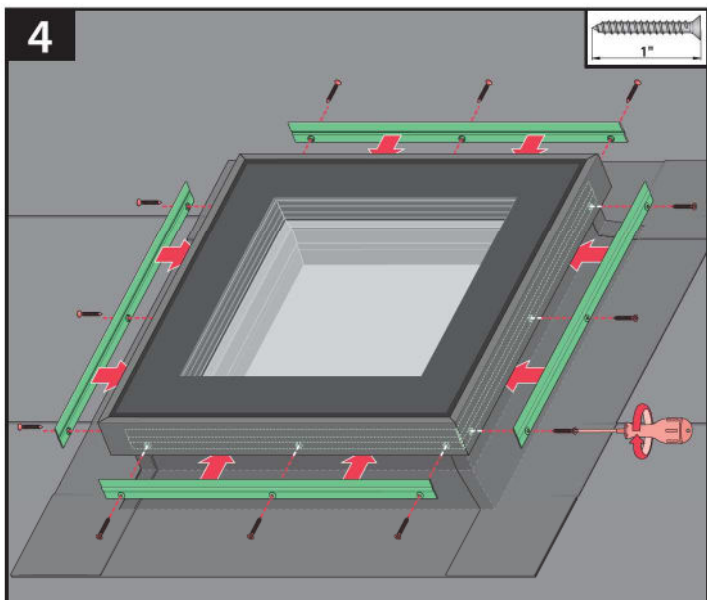

DXW

Walkable Skylight

DXW

DXW	A B		S L		C D	
	[inch]		[inch]		[inch]	
30x30	29 7/8"	29 7/8"	39 1/4"	39 1/4"	38 1/8"	38 1/8"
30x36	29 7/8"	34 3/4"	39 1/4"	44 1/8"	38 1/8"	43"
36x36	34 3/4"	34 3/4"	44 1/8"	44 1/8"	43"	43"
36x48	34 3/4"	46 5/8"	44 1/8"	55 7/8"	43"	54 3/4"
48x48	46 5/8"	46 5/8"	55 7/8"	55 7/8"	54 3/4"	54 3/4"

1

$$X_1 = X_2$$

$$Y_1 = Y_2$$

2

5b

0 [cm] 1 2 3 4 5 6 7 8 9 10 11 12 13 14 15 16 17 18 19 20

EN

Manufacturer and Seller shall bear no liability for failure to comply with the applicable laws, building codes and safety requirements by the user of the product, architect, fitter or owner of the building.