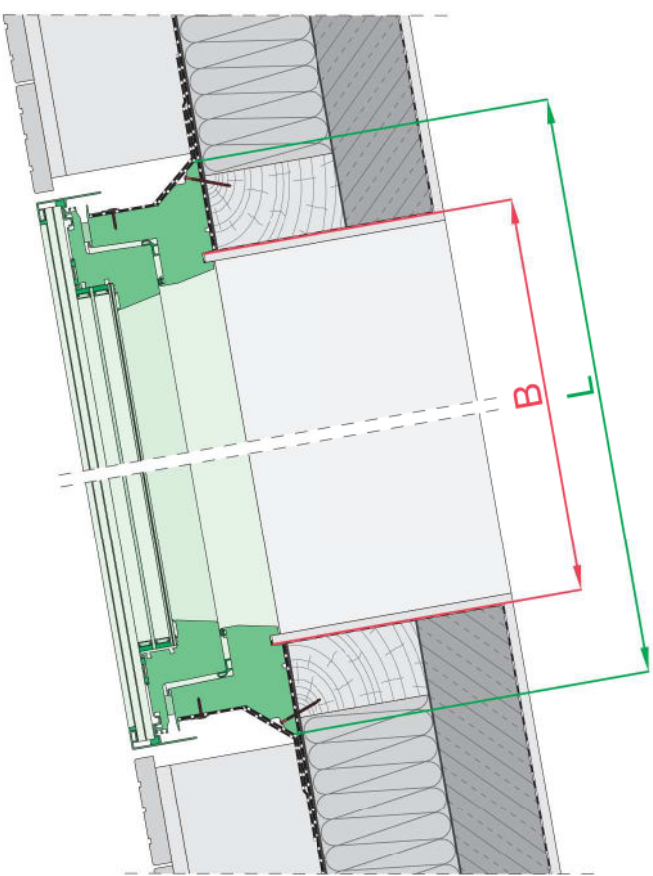

DXW

Walkable Skylight

DXW

DXW	A B		S L		C D	
	[inch]		[inch]		[inch]	
30x30	29 7/8"	29 7/8"	39 1/4"	39 1/4"	38 1/8"	38 1/8"
30x36	29 7/8"	34 3/4"	39 1/4"	44 1/8"	38 1/8"	43"
36x36	34 3/4"	34 3/4"	44 1/8"	44 1/8"	43"	43"
36x48	34 3/4"	46 5/8"	44 1/8"	55 7/8"	43"	54 3/4"
48x48	46 5/8"	46 5/8"	55 7/8"	55 7/8"	54 3/4"	54 3/4"

1

$$X_1 = X_2$$

$$Y_1 = Y_2$$

2

5b

0 [cm] 1 2 3 4 5 6 7 8 9 10 11 12 13 14 15 16 17 18 19 20

EN

Manufacturer and Seller shall bear no liability for failure to comply with the applicable laws, building codes and safety requirements by the user of the product, architect, fitter or owner of the building.