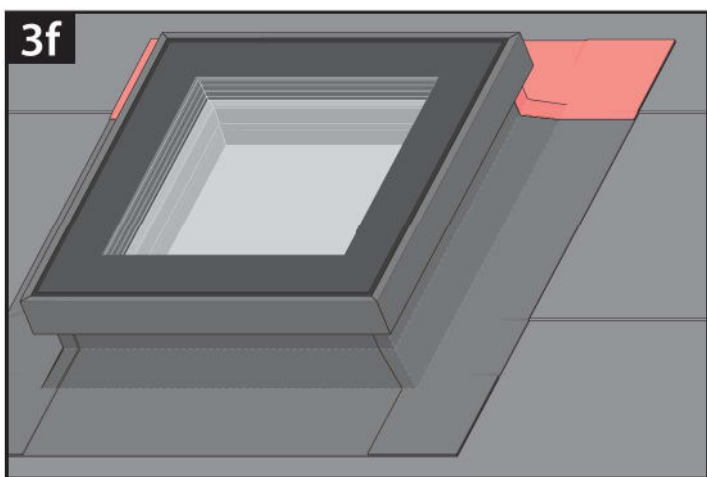

DXW

Walkable Skylight

DXW

DXW	A B		S L		C D	
	[inch]		[inch]		[inch]	
30x30	29 7/8"	29 7/8"	39 1/4"	39 1/4"	38 1/8"	38 1/8"
30x36	29 7/8"	34 3/4"	39 1/4"	44 1/8"	38 1/8"	43"
36x36	34 3/4"	34 3/4"	44 1/8"	44 1/8"	43"	43"
36x48	34 3/4"	46 5/8"	44 1/8"	55 7/8"	43"	54 3/4"
48x48	46 5/8"	46 5/8"	55 7/8"	55 7/8"	54 3/4"	54 3/4"

1

$$X_1 = X_2$$

$$Y_1 = Y_2$$

2

5b

0 [cm] 1 2 3 4 5 6 7 8 9 10 11 12 13 14 15 16 17 18 19 20

EN

Manufacturer and Seller shall bear no liability for failure to comply with the applicable laws, building codes and safety requirements by the user of the product, architect, fitter or owner of the building.