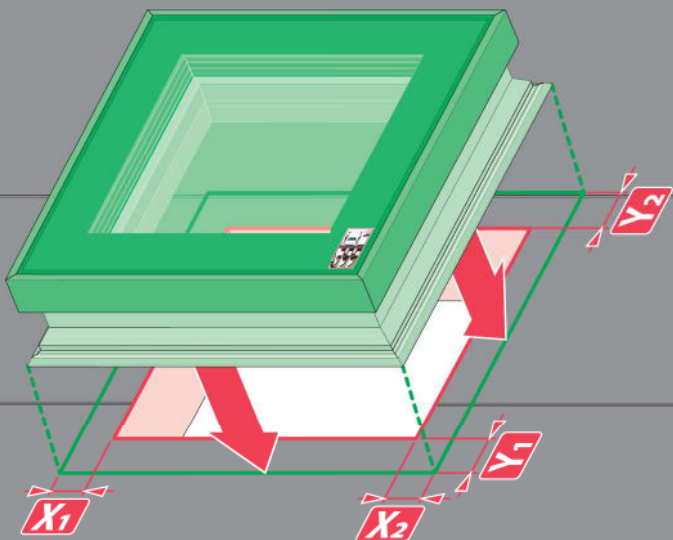

DXW

Walkable Skylight

DXW

DXW	A B		S L		C D	
	[inch]		[inch]		[inch]	
30x30	29 7/8"	29 7/8"	39 1/4"	39 1/4"	38 1/8"	38 1/8"
30x36	29 7/8"	34 3/4"	39 1/4"	44 1/8"	38 1/8"	43"
36x36	34 3/4"	34 3/4"	44 1/8"	44 1/8"	43"	43"
36x48	34 3/4"	46 5/8"	44 1/8"	55 7/8"	43"	54 3/4"
48x48	46 5/8"	46 5/8"	55 7/8"	55 7/8"	54 3/4"	54 3/4"

1

$$X_1 = X_2$$

$$Y_1 = Y_2$$

2

5b

0 [cm] 1 2 3 4 5 6 7 8 9 10 11 12 13 14 15 16 17 18 19 20

EN

Manufacturer and Seller shall bear no liability for failure to comply with the applicable laws, building codes and safety requirements by the user of the product, architect, fitter or owner of the building.