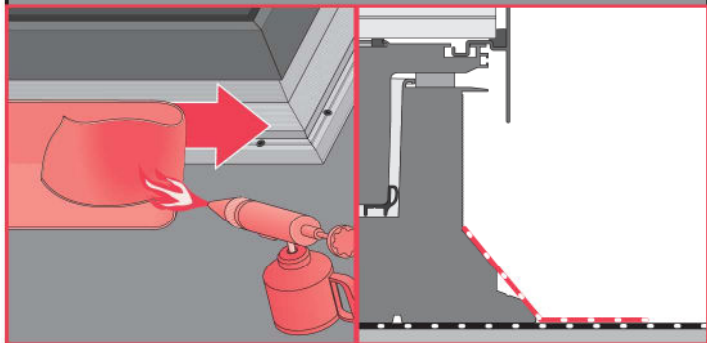

DXW

Walkable Skylight

DXW

DXW	A B		S L		C D	
	[inch]		[inch]		[inch]	
30x30	29 7/8"	29 7/8"	39 1/4"	39 1/4"	38 1/8"	38 1/8"
30x36	29 7/8"	34 3/4"	39 1/4"	44 1/8"	38 1/8"	43"
36x36	34 3/4"	34 3/4"	44 1/8"	44 1/8"	43"	43"
36x48	34 3/4"	46 5/8"	44 1/8"	55 7/8"	43"	54 3/4"
48x48	46 5/8"	46 5/8"	55 7/8"	55 7/8"	54 3/4"	54 3/4"

1

$$X_1 = X_2$$

$$Y_1 = Y_2$$

2

5b

0 [cm] 1 2 3 4 5 6 7 8 9 10 11 12 13 14 15 16 17 18 19 20

EN

Manufacturer and Seller shall bear no liability for failure to comply with the applicable laws, building codes and safety requirements by the user of the product, architect, fitter or owner of the building.