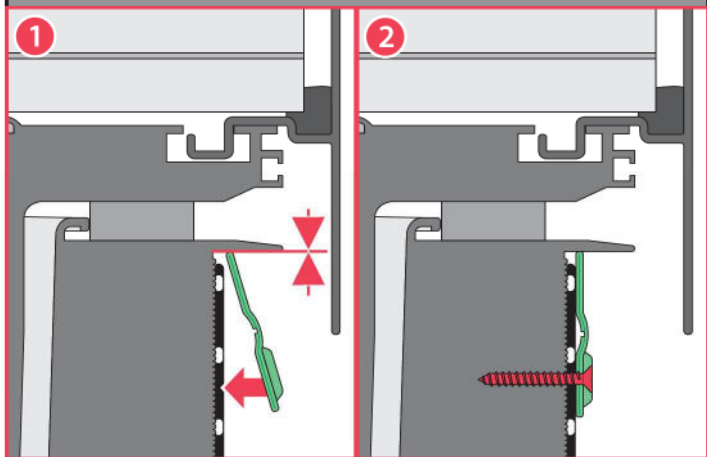

DXW

Walkable Skylight

DXW

DXW	A B		S L		C D	
	[inch]		[inch]		[inch]	
30x30	29 7/8"	29 7/8"	39 1/4"	39 1/4"	38 1/8"	38 1/8"
30x36	29 7/8"	34 3/4"	39 1/4"	44 1/8"	38 1/8"	43"
36x36	34 3/4"	34 3/4"	44 1/8"	44 1/8"	43"	43"
36x48	34 3/4"	46 5/8"	44 1/8"	55 7/8"	43"	54 3/4"
48x48	46 5/8"	46 5/8"	55 7/8"	55 7/8"	54 3/4"	54 3/4"

1

$$X_1 = X_2$$

$$Y_1 = Y_2$$

2

5b

0 [cm] 1 2 3 4 5 6 7 8 9 10 11 12 13 14 15 16 17 18 19 20

EN

Manufacturer and Seller shall bear no liability for failure to comply with the applicable laws, building codes and safety requirements by the user of the product, architect, fitter or owner of the building.