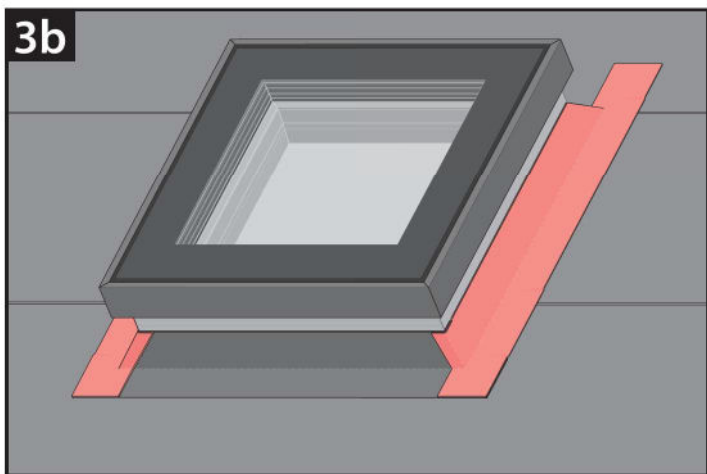

DXW

Walkable Skylight

DXW

DXW	A B		S L		C D	
	[inch]		[inch]		[inch]	
30x30	29 7/8"	29 7/8"	39 1/4"	39 1/4"	38 1/8"	38 1/8"
30x36	29 7/8"	34 3/4"	39 1/4"	44 1/8"	38 1/8"	43"
36x36	34 3/4"	34 3/4"	44 1/8"	44 1/8"	43"	43"
36x48	34 3/4"	46 5/8"	44 1/8"	55 7/8"	43"	54 3/4"
48x48	46 5/8"	46 5/8"	55 7/8"	55 7/8"	54 3/4"	54 3/4"

1

$$X_1 = X_2$$

$$Y_1 = Y_2$$

2

5b

0 [cm] 1 2 3 4 5 6 7 8 9 10 11 12 13 14 15 16 17 18 19 20

EN

Manufacturer and Seller shall bear no liability for failure to comply with the applicable laws, building codes and safety requirements by the user of the product, architect, fitter or owner of the building.