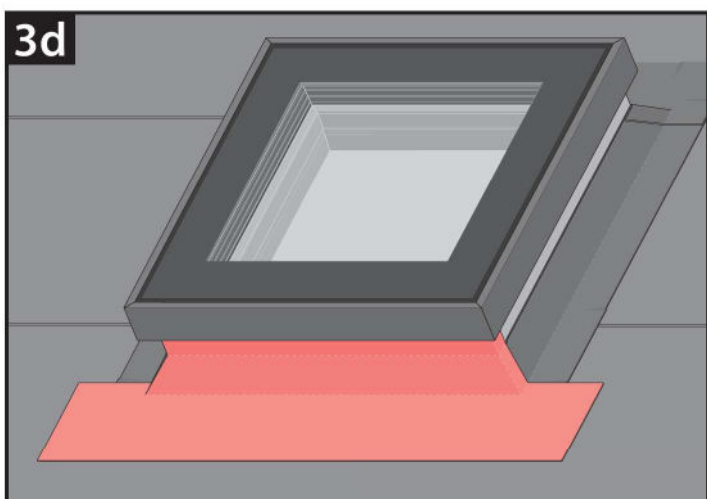

DXW

Walkable Skylight

DXW

DXW	A B		S L		C D	
	[inch]		[inch]		[inch]	
30x30	29 7/8"	29 7/8"	39 1/4"	39 1/4"	38 1/8"	38 1/8"
30x36	29 7/8"	34 3/4"	39 1/4"	44 1/8"	38 1/8"	43"
36x36	34 3/4"	34 3/4"	44 1/8"	44 1/8"	43"	43"
36x48	34 3/4"	46 5/8"	44 1/8"	55 7/8"	43"	54 3/4"
48x48	46 5/8"	46 5/8"	55 7/8"	55 7/8"	54 3/4"	54 3/4"

1

$$X_1 = X_2$$

$$Y_1 = Y_2$$

2

5b

0 [cm] 1 2 3 4 5 6 7 8 9 10 11 12 13 14 15 16 17 18 19 20

EN

Manufacturer and Seller shall bear no liability for failure to comply with the applicable laws, building codes and safety requirements by the user of the product, architect, fitter or owner of the building.