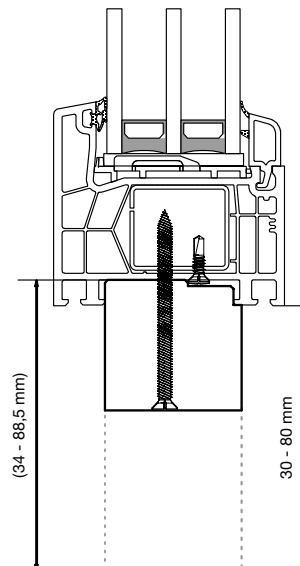

Technical data:

Material:	High-density EPS (expanded polystyrene), high ductility
Colour:	Grey
Compressive load bearing capacity at max. total deformation of 2 %:	1,260 kg/dm²
Compressive load bearing capacity at 60 x 40 mm: (blaugelb Spacer Block)	5,800 N
Fire behaviour: DIN 4102-1:1998-05 / DIN EN 13501-1:2019-05	B2 / Class E
Thermal conductivity nominal value λ_{10}: DIN EN 12667:2001-05	0.0403 W/m*k
Water vapour diffusion resistance: DIN EN ISO 12086	228 μ
Air permeability: EN 12207	Class 4
Bending strength: DIN EN 12089	$\geq 2,490$ kPa
Airborne sound insulation: DIN EN ISO 717-1 (with an area of 0.8 m²)	40 mm: R_w 28.5 dB $\pm$ 1.2 dB
Compression stress (2 % compression): DIN EN DIN EN 13163:2017 / EN 826:2013-05	$\geq 1,435$ kPa
Shear strength: DIN EN ISO 14130	0.217 N/mm²
Dimensional strength: DIN ISO 75-1	Short-term up to +95 °C Long-term up to +85 °C
Dimensional stability: DIN EN 13163:2015-04	Very high, including outdoor weathering
Water absorption after 28 days under water: DIN 12087	≤ 0.5 vol. %
Screw withdrawal values: blaugelb Frame Screw Fix FK-T30 7.5 x 42 mm sfs window sill screw 4.5 x 35 mm	$F_{FK,AZ}$ 1,200 N $F_{FK,AZ}$ 510 N
Compatibility with conventional building materials:	Compatible, except for solvents, solvent-bearing materials and materials that are not polystyrene-compatible
Ageing resistance:	Mould-proof, does not rot
Waste code:	Code no. 170604 Code no. 170904